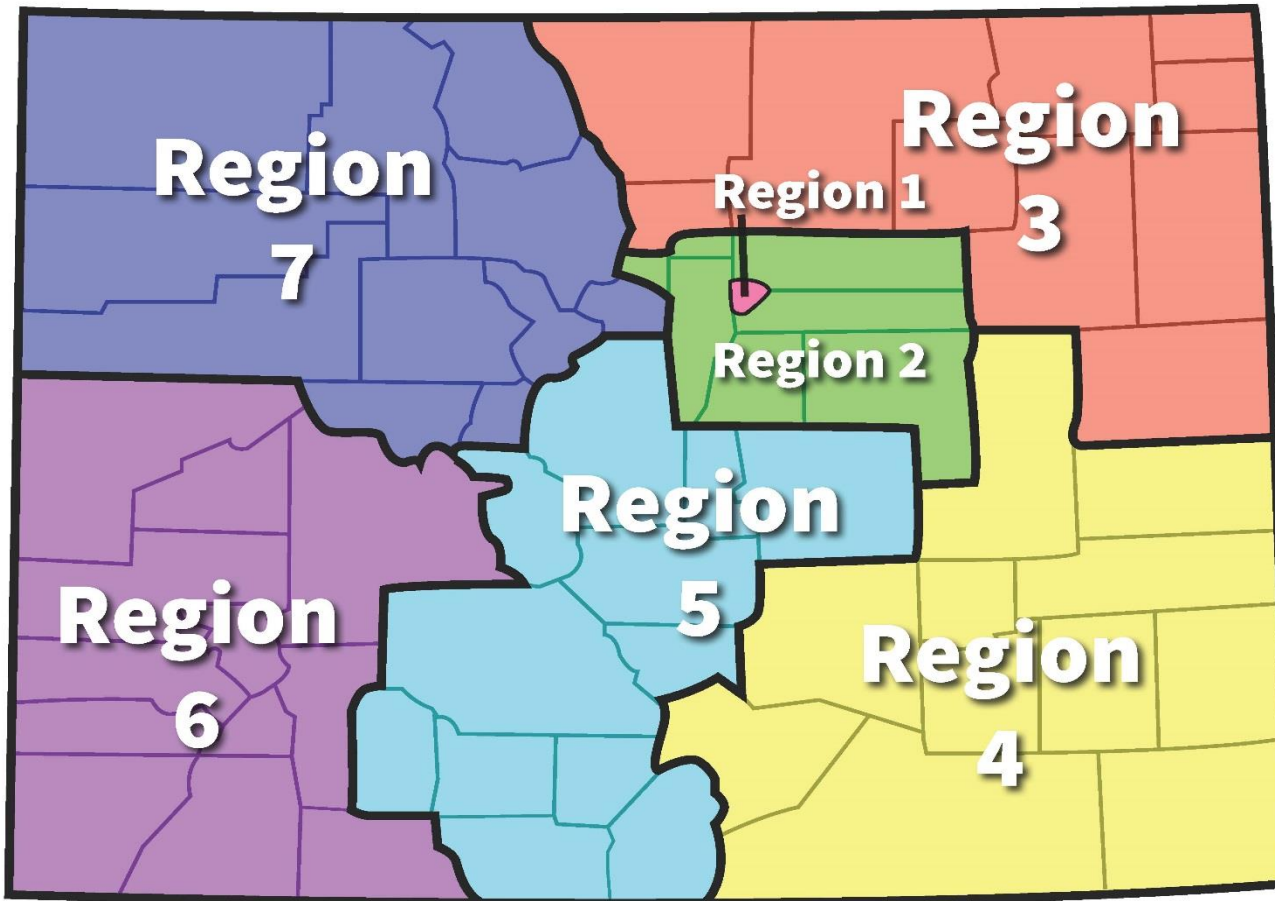

Colorado Regions

Region 1: Denver

Region 2: Adams-Broomfield, Arapahoe, Aurora, Douglas-Elbert, 1st JD

Region 3: Boulder, Larimer, 13th JD, Weld

Region 4: Pueblo, 16th JD, Southeastern, Southern

Region 5: El Paso, Fremont/Custer, Heart of the Rockies, San Luis Valley

Region 6: Four Corners, Mesa, 7th JD, Southwestern

Region 7: Continental Divide, 9th JD, Northwestern, Pitkin

Regional Vice Presidents

Region 1 – Codi Cox

Region 2 – Sandy Eloranto

Region 3 – Matthew Bradley

Region 4 – Kyle Aber

Region 5 – Daniel Tom

Region 6 – JenniLynn Lawrence

Region 7 – Lynaia South