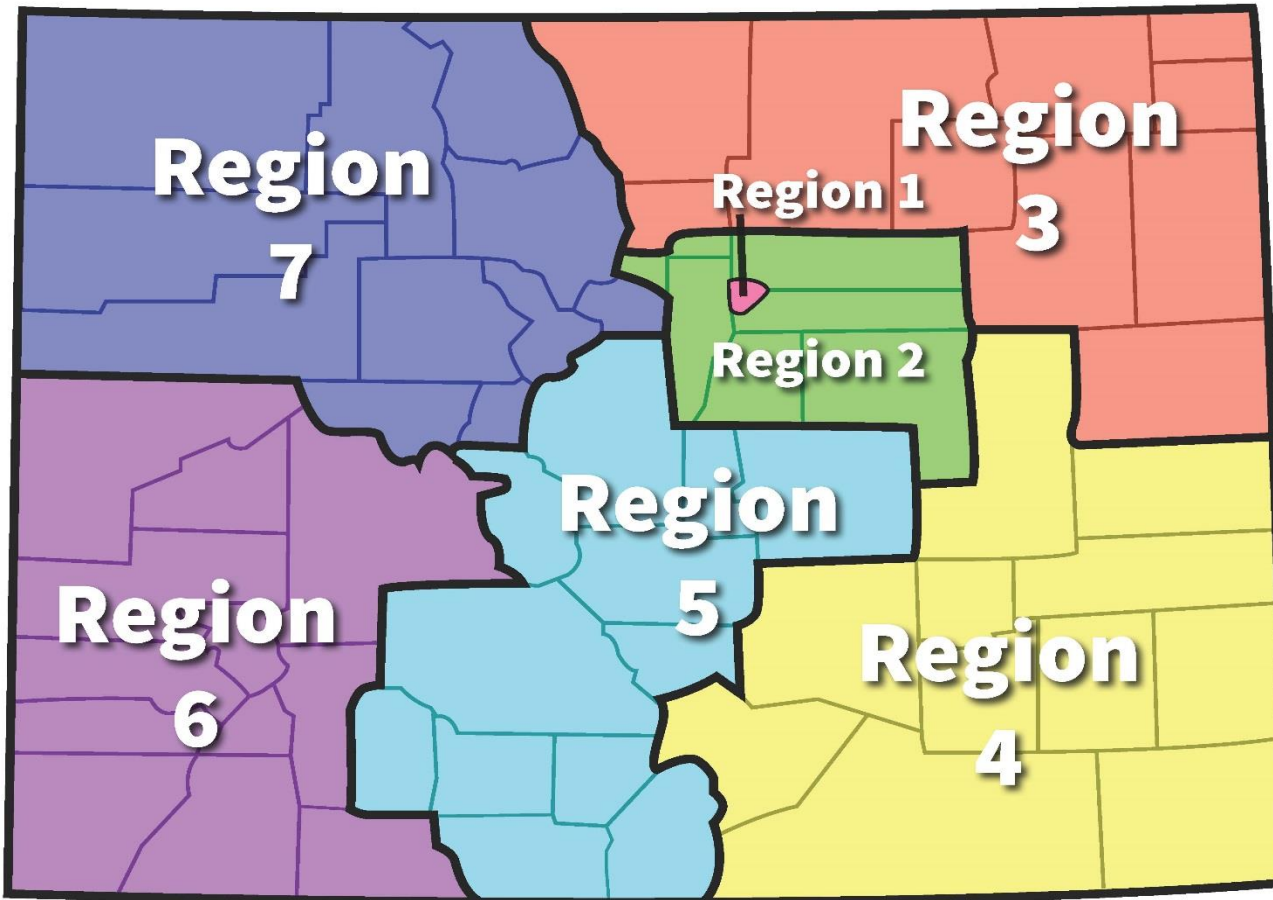

Colorado Regions

Region 1: Denver

Region 2: Adams-Broomfield, Arapahoe, Aurora, Douglas-Elbert, 1st JD

Region 3: Boulder, Larimer, 13th JD, Weld

Region 4: Pueblo, 16th JD, Southeastern, Southern

Region 5: El Paso, Fremont/Custer, Heart of the Rockies, San Luis Valley

Region 6: Four Corners, Mesa, 7th JD, Southwestern

Region 7: Continental Divide, 9th JD, Northwestern, Pitkin

Regional Vice Presidents

Region 1 – Scott Evans

Region 2 – Adam Hepp

Region 3 – Claire Havelda

Region 4 – Kyle Aber

Region 5 – Yolanda Fennick

Region 6 – Leslie German

Region 7 – Melissa Decker