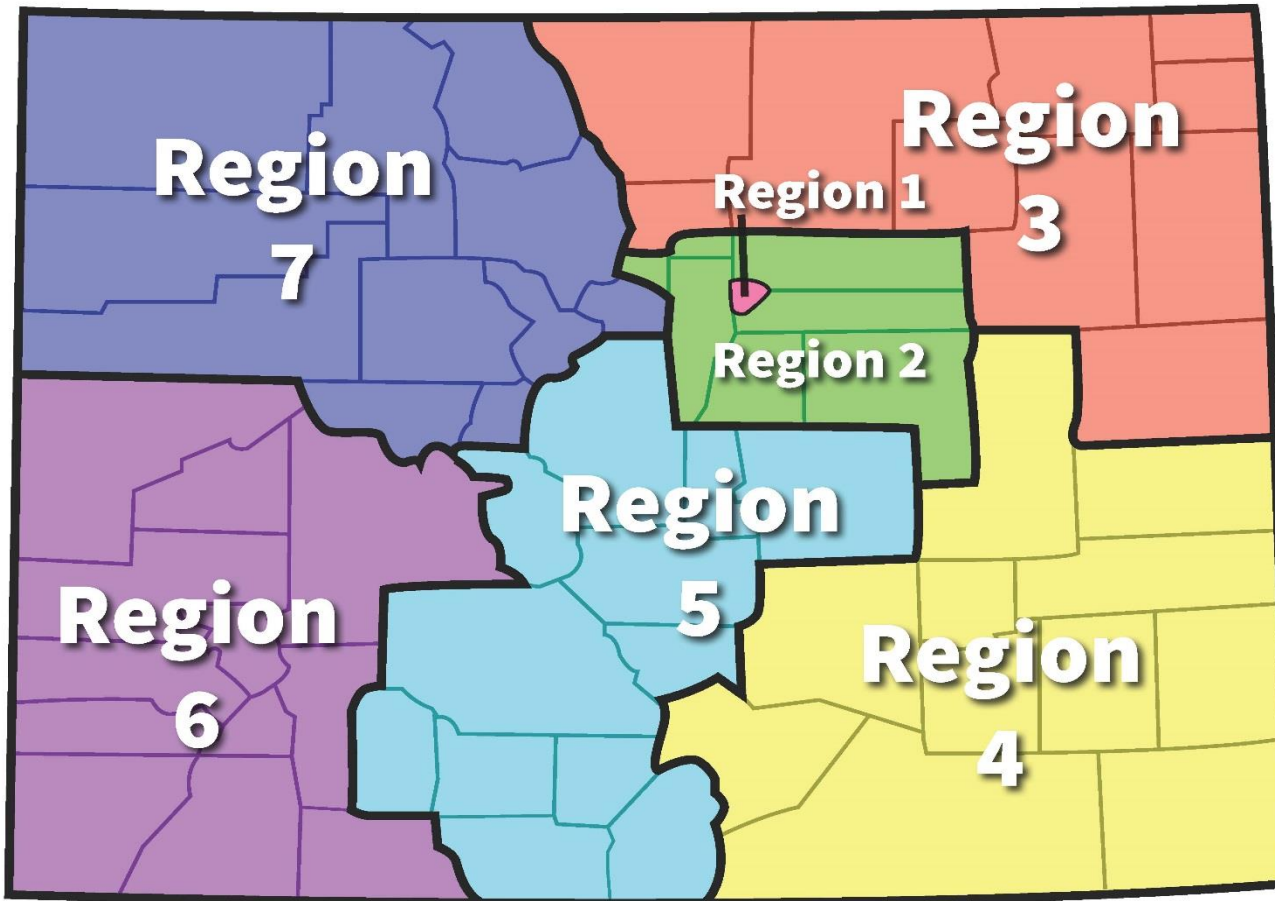

# Colorado Regions

**Region 1:** Denver

**Region 2:** Adams-Broomfield, Arapahoe, Aurora, Douglas-Elbert, 1st JD

**Region 3:** Boulder, Larimer, 13th JD, Weld

**Region 4:** Pueblo, 16th JD, Southeastern, Southern

**Region 5:** El Paso, Fremont/Custer, Heart of the Rockies, San Luis Valley

**Region 6:** Four Corners, Mesa, 7th JD, Southwestern

**Region 7:** Continental Divide, 9th JD, Northwestern, Pitkin

## Regional Vice Presidents

Region 1 – Scott Evans

Region 2 – Sandy Eloranto

Region 3 – Claire Havelda

Region 4 – Kyle Aber

Region 5 – Yolanda Fennick

Region 6 – Anthony Maestas

Region 7 – Melissa Decker